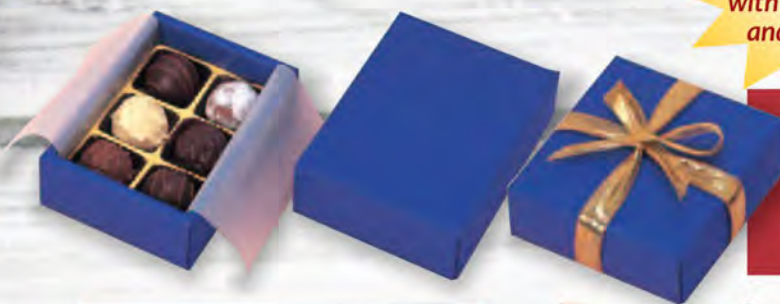

Blue RS Box

- 4 Cavity Item# PN-RS-BL-4
- 3x3x1-3/8" (200/CS)
- 6 Cavity Item# PN-RS-BL-6
- 4-1/2x3x1-3/8" (200/CS)